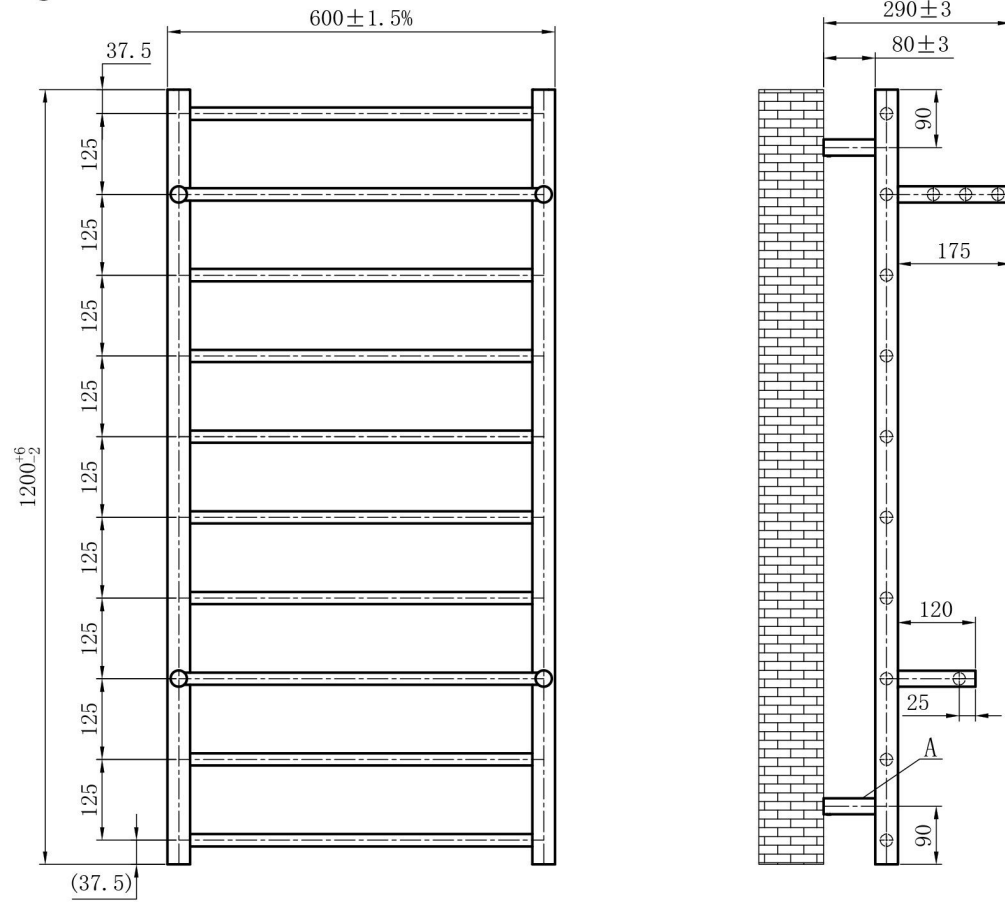

Velino 1200 x 600mm. Stainless Steel Polished

Technical Drawing

Unit:mm