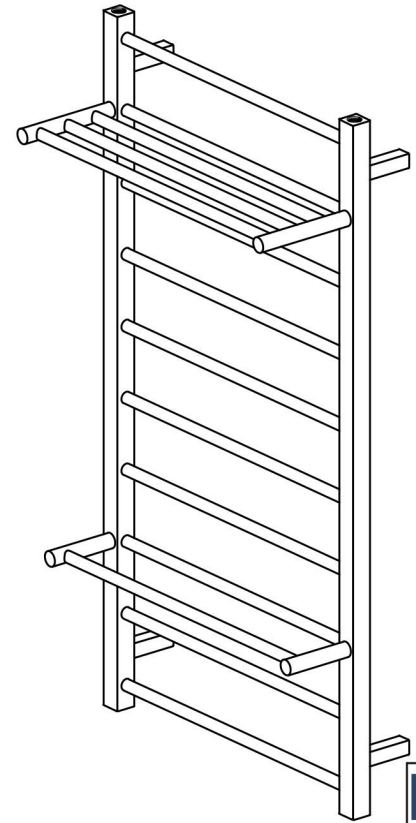

Eastbrook

Eastbrook Road, Gloucester GL4 3DB
Technical Helpline : 01452 317890
Mon - Fri / 8am - 5pm
Email : technical@eastbrookco.com