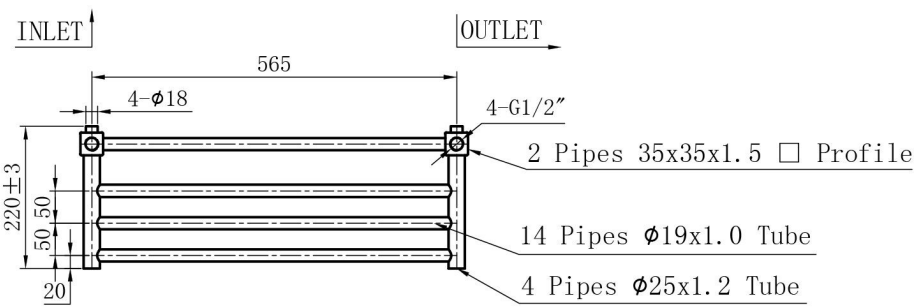

Eastbrook

Eastbrook Road, Gloucester GL4 3DB
Technical Helpline : 01452 317890
Mon - Fri / 8am - 5pm
Email : technical@eastbrookco.com